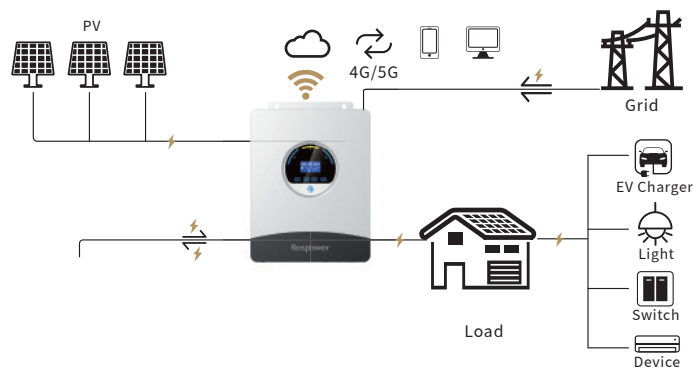

Connection

Battery